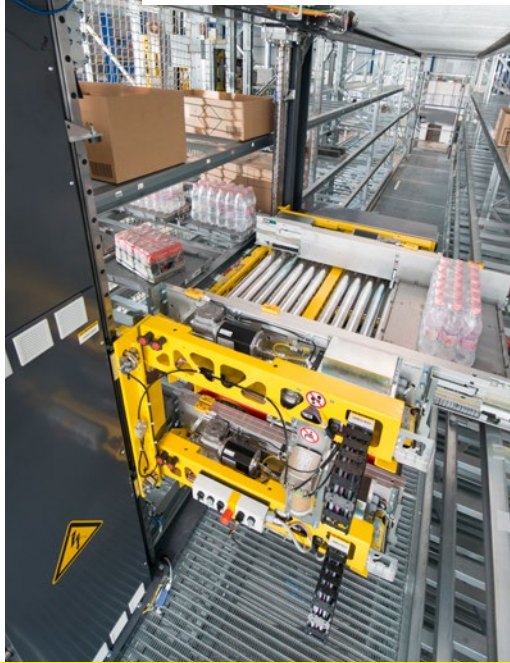

Erleben Sie in unserem Technologiezentrum Intralogistik in Aktion.

21. APRIL 2016

Zukunftsweisende Lagersysteme von SSI Schäfer

Von der Lager- und Betriebseinrichtung mit Produkten aus eigener Herstellung bis hin zur Realisierung komplexer Logistikprojekte als Generalunternehmer bietet SSI Schäfer marktgerechte, branchenübergreifende Lagersysteme und ganzheitliche Lösungen der Intralogistik.

Die Realisierung von komplexen Logistiksystemen, ausgehend von der Systemplanung und -beratung bis hin zur schlüsselfertigen Anlage und maßgeschneidertem After-Sales-Service, gehört zu unserer Kernkompetenz. Abgerundet werden diese Leistungen durch innovative IT-Lösungen sowohl mit eigenen Standards als auch auf Basis von SAP-Technologie.